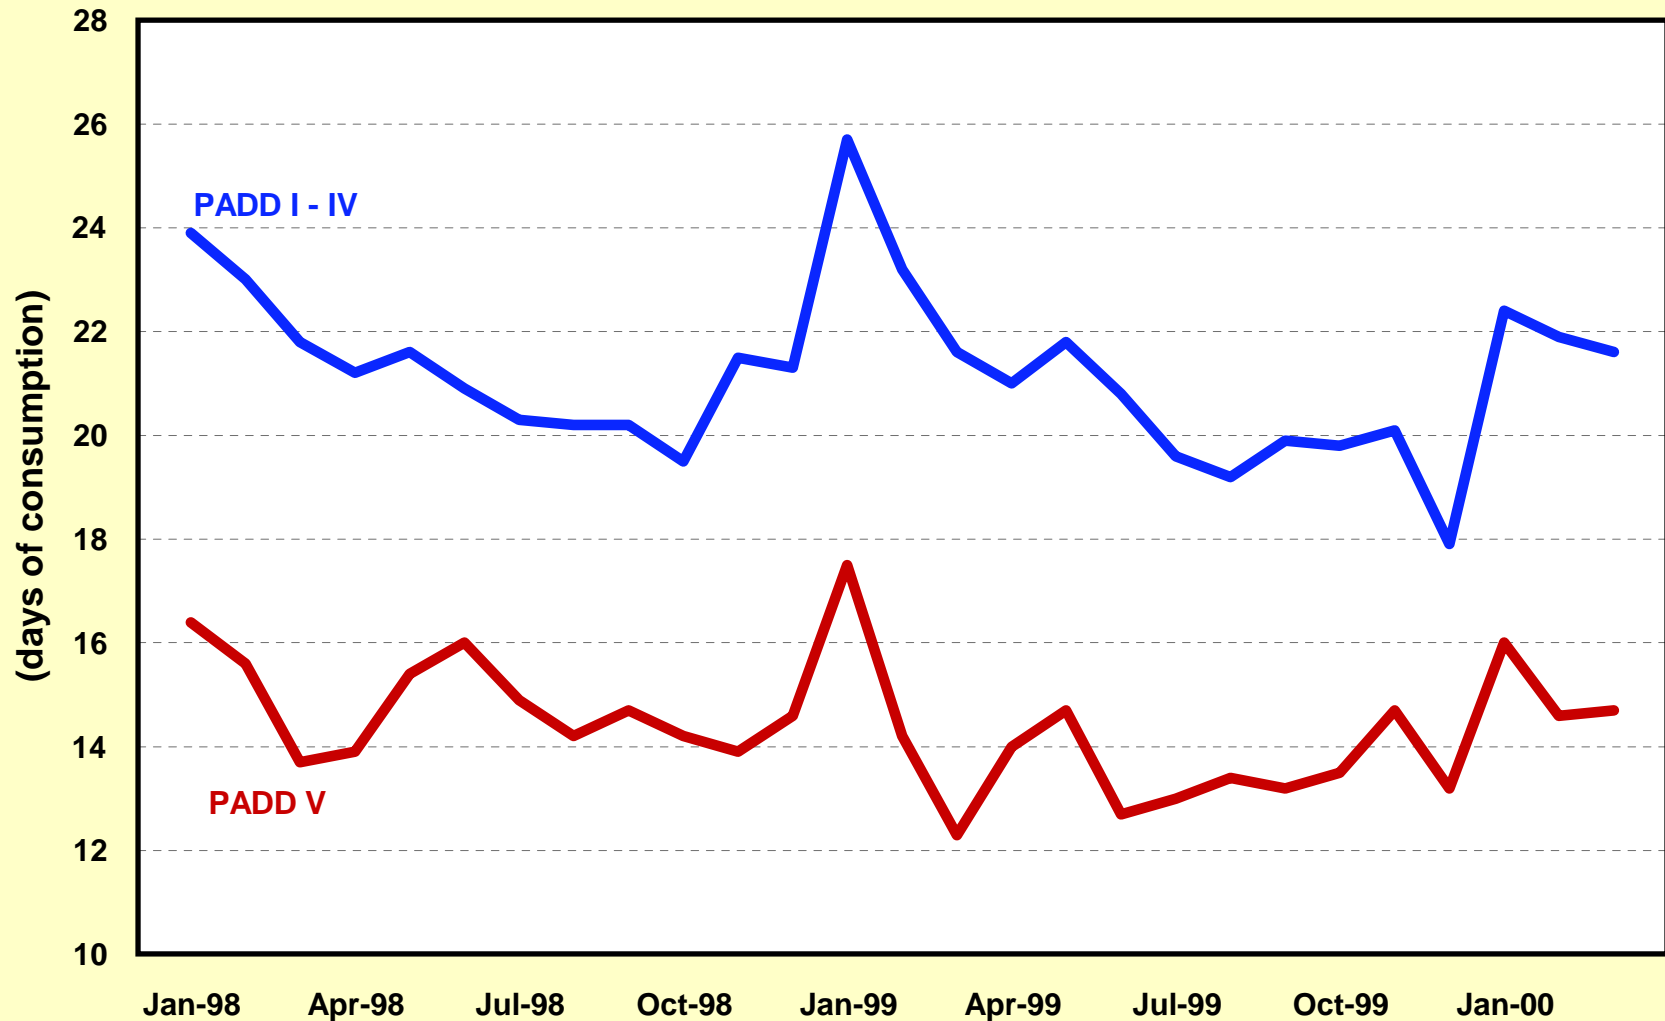

Inventories of Finished Motor Gasoline (Days of Consumption) January 1998 - March 2000

Note: PADD V is comprised of AK, AZ, CA, HI, NV, OR, and WA. PADD I - IV includes all other states.
Source: EIA.